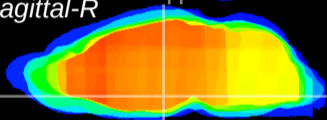

Coronal

Sagittal-R

Sagittal-L

ViBrism: CX13063
Horizontal

DM