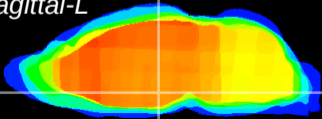

Coronal

Sagittal-R

Sagittal-L

ViBrism: CX13063
Horizontal

DM