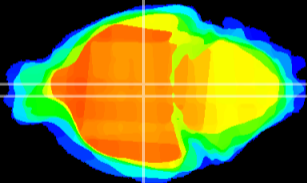

Coronal

Sagittal-R

Sagittal-L

ViBrism: CX13063
Horizontal

DM