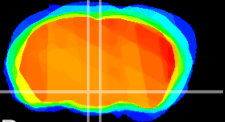

Coronal

Sagittal-R

Sagittal-L

ViBrism: CX13063
Horizontal

DM