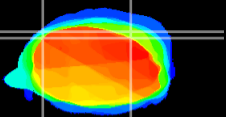

Coronal

Sagittal-R

Sagittal-L

ViBrism: CX13092
Horizontal

Cb lobe