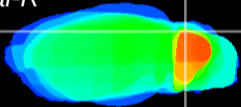

Coronal

Sagittal-R

Sagittal-L

ViBrism: CX13092
Horizontal

Cb lobe