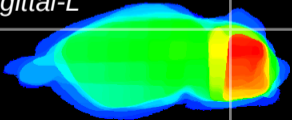

Coronal

Sagittal-R

Sagittal-L

ViBrism: CX13092
Horizontal

Cb lobe