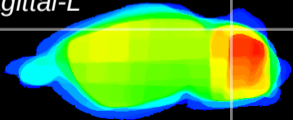

Coronal

Sagittal-R

Sagittal-L

ViBrism: CX13258
Horizontal

Cb lobe