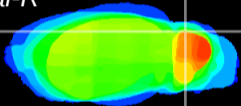

Coronal

Sagittal-R

Sagittal-L

ViBrism: CX13258
Horizontal

Cb lobe