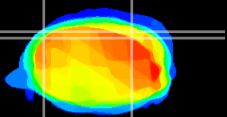

Coronal

Sagittal-R

Sagittal-L

ViBrism: CX13258
Horizontal

Cb lobe