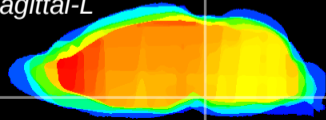

Coronal

Sagittal-R

Sagittal-L

ViBrism: CX13480
Horizontal

Pn