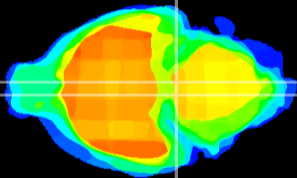

Coronal

Sagittal-R

Sagittal-L

ViBrism: CX13480
Horizontal

Pn