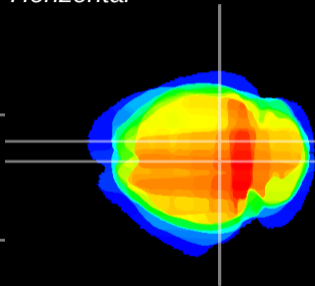

Coronal

Sagittal-R

Sagittal-L

ViBrism: CX13486
Horizontal

SC