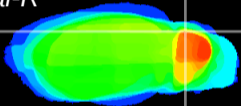

Coronal

Sagittal-R

Sagittal-L

ViBrism: CX13527
Horizontal

Cb lobe