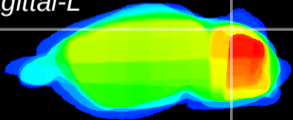

Coronal

Sagittal-R

Sagittal-L

ViBrism: CX13527
Horizontal

Cb lobe