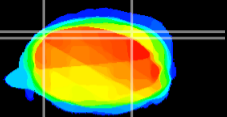

Coronal

Sagittal-R

Sagittal-L

ViBrism: CX13527
Horizontal

Cb lobe