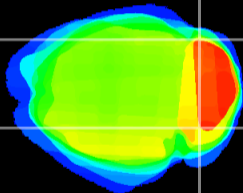

Coronal

Sagittal-R

Sagittal-L

ViBrism: CX13527
Horizontal

Cb lobe