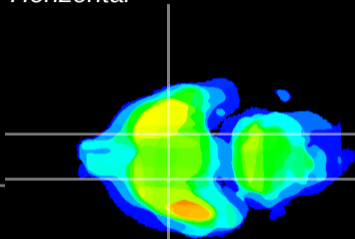

Coronal

Sagittal-R

Sagittal-L

ViBrism: CX13591
Horizontal

S0