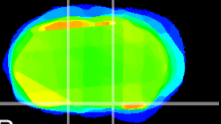

Coronal

Sagittal-R

Sagittal-L

ViBrism: CX13591
Horizontal

S0