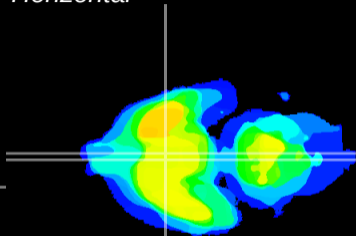

Coronal

Sagittal-R

Sagittal-L

ViBrism: CX13613
Horizontal

SCN