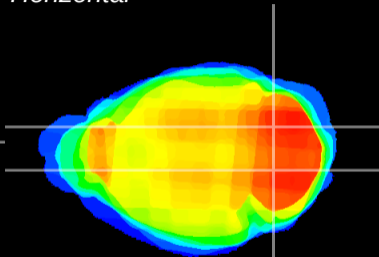

Coronal

Sagittal-R

Sagittal-L

ViBrism: CX13725
Horizontal

Cb nucleus