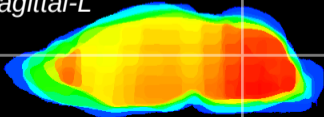

Coronal

Sagittal-R

Sagittal-L

ViBrism: CX13725
Horizontal

Cb nucleus