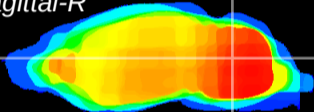

Coronal

Sagittal-R

Sagittal-L

ViBrism: CX13725
Horizontal

Cb nucleus