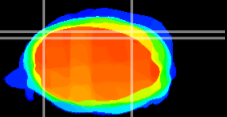

Coronal

Sagittal-R

Sagittal-L

ViBrism: CX13732
Horizontal

Cb lobe