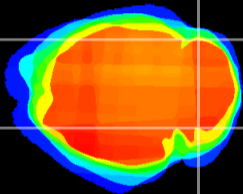

Coronal

Sagittal-R

Sagittal-L

ViBrism: CX13732
Horizontal

Cb lobe