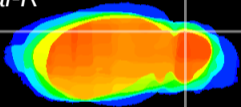

Coronal

Sagittal-R

Sagittal-L

ViBrism: CX13732
Horizontal

Cb lobe