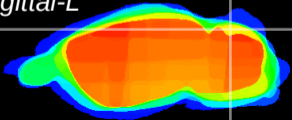

Coronal

Sagittal-R

Sagittal-L

ViBrism: CX13732
Horizontal

Cb lobe