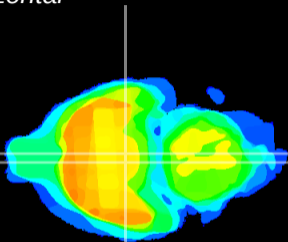

Coronal

Sagittal-R

Sagittal-L

ViBrism: CX13812
Horizontal

VMH