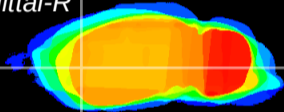

Coronal

Sagittal-R

Sagittal-L

ViBrism: CX13835
Horizontal

CPU lateral