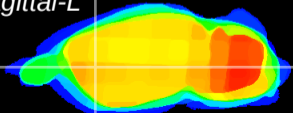

Coronal

Sagittal-R

Sagittal-L

ViBrism: CX13835
Horizontal

CPU lateral