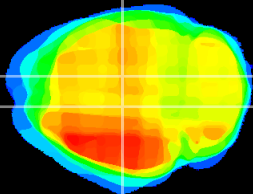

Coronal

Sagittal-R

Sagittal-L

ViBrism: CX13871
Horizontal

DG