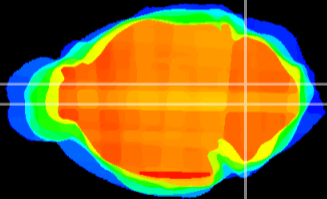

Coronal

Sagittal-R

Sagittal-L

ViBrism: CX14016
Horizontal

MVe