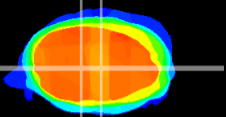

Coronal

Sagittal-R

Sagittal-L

ViBrism: CX14016
Horizontal

MVe