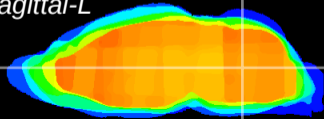

Coronal

Sagittal-R

Sagittal-L

ViBrism: CX14016
Horizontal

MVe