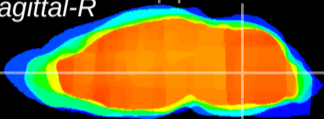

Coronal

Sagittal-R

Sagittal-L

ViBrism: CX14016
Horizontal

MVe