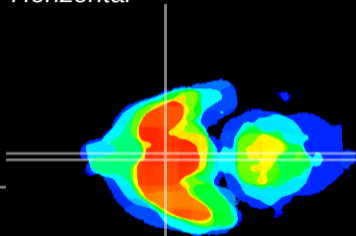

Coronal

Sagittal-R

Sagittal-L

ViBriSM: CX14023
Horizontal

SCN