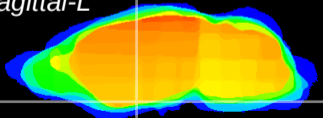

Coronal

Sagittal-R

Sagittal-L

ViBrism: CX14099
Horizontal

S0