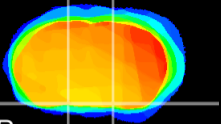

Coronal

Sagittal-R

Sagittal-L

ViBrism: CX14099
Horizontal

S0