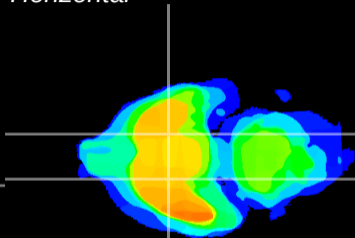

Coronal

Sagittal-R

Sagittal-L

ViBrism: CX14099
Horizontal

S0