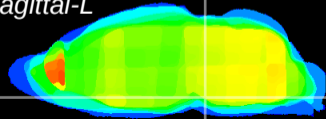

Coronal

Sagittal-R

Sagittal-L

ViBrism: CX14128
Horizontal

Pn