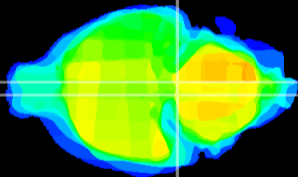

Coronal

Sagittal-R

Sagittal-L

ViBrism: CX14128
Horizontal

Pn