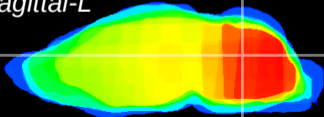

Coronal

Sagittal-R

Sagittal-L

ViBrism: CX14162
Horizontal

Cb nucleus