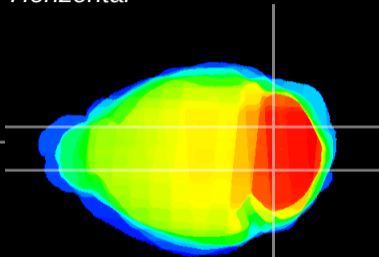

Coronal

Sagittal-R

Sagittal-L

ViBrism: CX14162
Horizontal

Cb nucleus