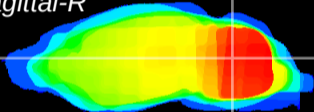

Coronal

Sagittal-R

Sagittal-L

ViBrism: CX14162
Horizontal

Cb nucleus