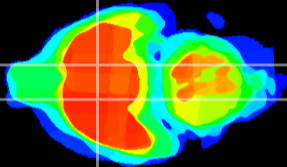

Coronal

Sagittal-R

Sagittal-L

ViBrism: CX14172
Horizontal

LH