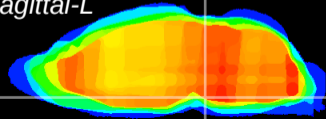

Coronal

Sagittal-R

Sagittal-L

ViBrism: CX14209
Horizontal

Pn