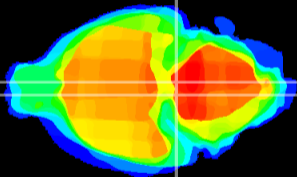

Coronal

Sagittal-R

Sagittal-L

ViBrism: CX14209
Horizontal

Pn