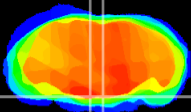

Coronal

Sagittal-R

Sagittal-L

ViBrism: CX14209
Horizontal

Pn