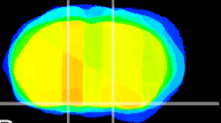

Coronal

Sagittal-R

Sagittal-L

ViBrism: CX14287
Horizontal

S0