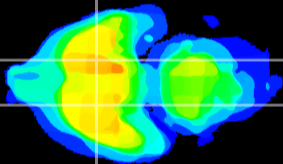

Coronal

Sagittal-R

Sagittal-L

ViBrism: CX14287
Horizontal

S0