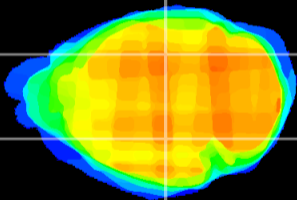

Coronal

Sagittal-R

Sagittal-L

ViBrism: CX14360
Horizontal

LG