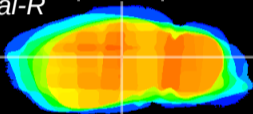

Coronal

Sagittal-R

Sagittal-L

ViBrism: CX14360
Horizontal

LG