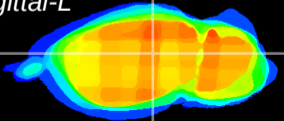

Coronal

Sagittal-R

Sagittal-L

ViBrism: CX14360
Horizontal

LG