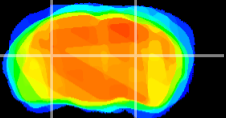

Coronal

Sagittal-R

Sagittal-L

ViBrism: CX14360
Horizontal

LG