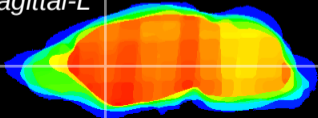

Coronal

Sagittal-R

Sagittal-L

ViBrism: CX14373
Horizontal

CPU medial