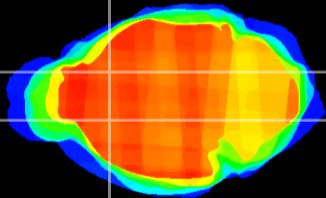

Coronal

Sagittal-R

Sagittal-L

ViBrism: CX14373
Horizontal

CPU medial