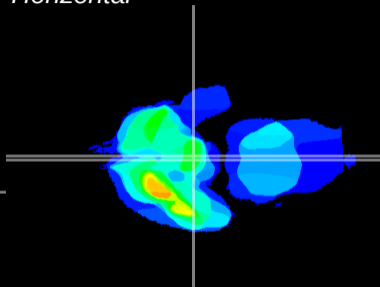

Coronal

Sagittal-R

Sagittal-L

ViBrism: CX14387
Horizontal

ME