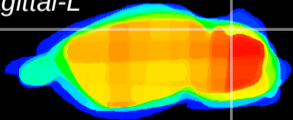

Coronal

Sagittal-R

Sagittal-L

ViBrism: CX14547
Horizontal

Cb lobe