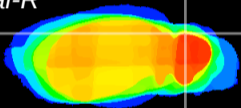

Coronal

Sagittal-R

Sagittal-L

ViBrism: CX14547
Horizontal

Cb lobe