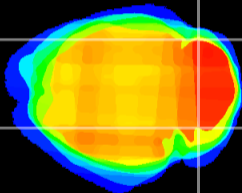

Coronal

Sagittal-R

Sagittal-L

ViBrism: CX14547
Horizontal

Cb lobe