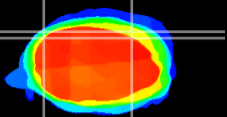

Coronal

Sagittal-R

Sagittal-L

ViBrism: CX14547
Horizontal

Cb lobe