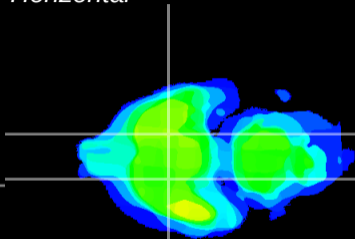

Coronal

Sagittal-R

Sagittal-L

ViBrism: CX14575
Horizontal

S0