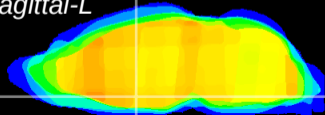

Coronal

Sagittal-R

Sagittal-L

ViBrism: CX14651
Horizontal

SPa dorsal