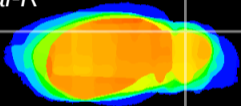

Coronal

Sagittal-R

Sagittal-L

ViBrism: CX14749
Horizontal

Cb lobe