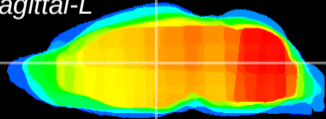

Coronal

Sagittal-R

Sagittal-L

ViBrism: CX14770
Horizontal

MD