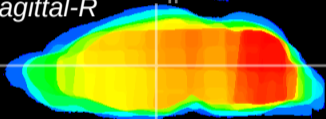

Coronal

Sagittal-R

Sagittal-L

ViBrism: CX14770
Horizontal

MD