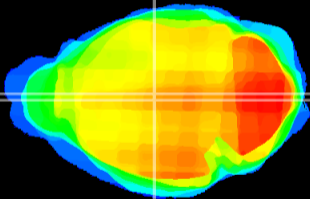

Coronal

Sagittal-R

Sagittal-L

ViBrism: CX14770
Horizontal

MD