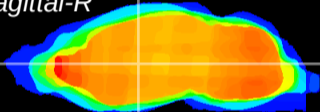

Coronal

Sagittal-R

Sagittal-L

ViBriSM: CX14813
Horizontal

VA/VL