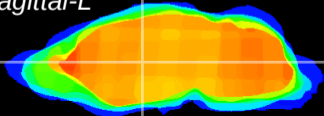

Coronal

Sagittal-R

Sagittal-L

ViBriSM: CX14813
Horizontal

VA/VL