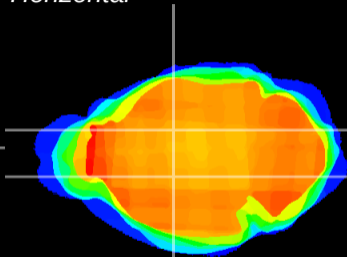

Coronal

Sagittal-R

Sagittal-L

ViBriSM: CX14813
Horizontal

VA/VL