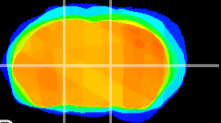

Coronal

Sagittal-R

Sagittal-L

ViBriSM: CX14813
Horizontal

VA/VL