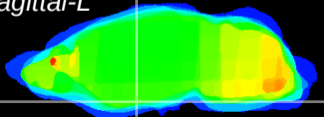

Coronal

Sagittal-R

Sagittal-L

ViBrism: CX14822
Horizontal

S0