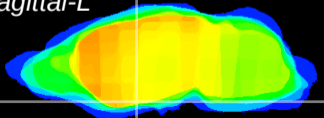

Coronal

Sagittal-R

Sagittal-L

ViBrism: CX14864
Horizontal

S0