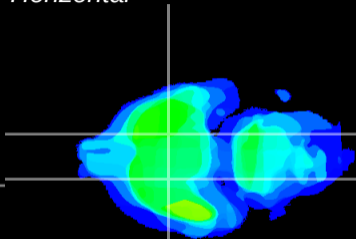

Coronal

Sagittal-R

Sagittal-L

ViBrism: CX14892
Horizontal

S0