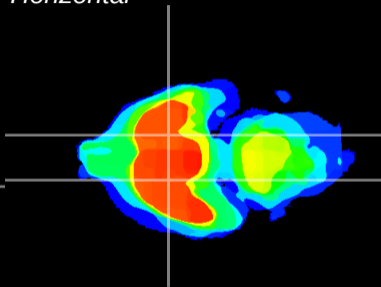

Coronal

Sagittal-R

Sagittal-L

ViBrism: CX14910
Horizontal

S0