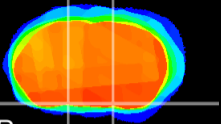

Coronal

Sagittal-R

Sagittal-L

ViBrism: CX14910
Horizontal

S0