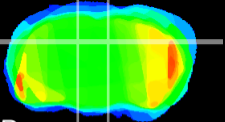

Coronal

Sagittal-R

Sagittal-L

ViBrism: CX14919
Horizontal

DG