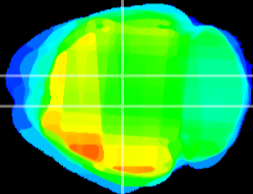

Coronal

Sagittal-R

Sagittal-L

ViBrism: CX14919
Horizontal

DG