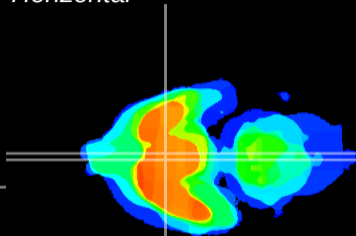

Coronal

Sagittal-R

Sagittal-L

ViBrism: CX14962
Horizontal

SCN