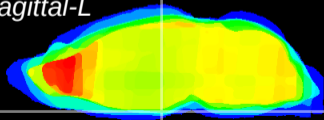

Coronal

Sagittal-R

Sagittal-L

ViBrism: CX15085
Horizontal

ME