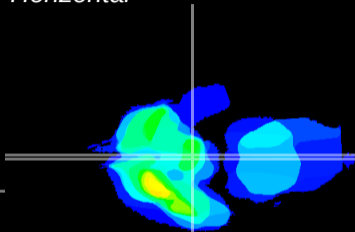

Coronal

Sagittal-R

Sagittal-L

ViBrism: CX15085
Horizontal

ME