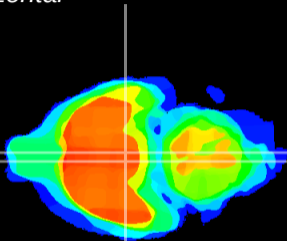

Coronal

Sagittal-R

Sagittal-L

ViBrism: CX15118
Horizontal

VMH