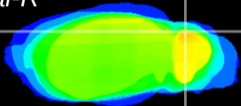

Coronal

Sagittal-R

Sagittal-L

ViBrism: CX15185
Horizontal

Cb lobe