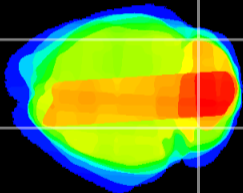

Coronal

Sagittal-R

Sagittal-L

ViBrism: CX15185
Horizontal

Cb lobe