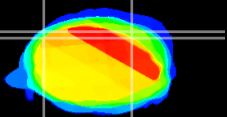

Coronal

Sagittal-R

Sagittal-L

ViBrism: CX15185
Horizontal

Cb lobe