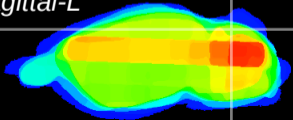

Coronal

Sagittal-R

Sagittal-L

ViBrism: CX15185
Horizontal

Cb lobe