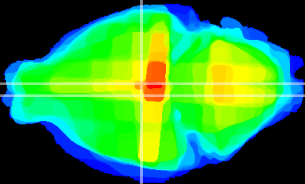

Coronal

Sagittal-R

Sagittal-L

ViBrism: CX15302
Horizontal

DM