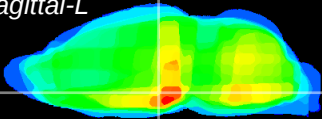

Coronal

Sagittal-R

Sagittal-L

ViBrism: CX15302
Horizontal

DM