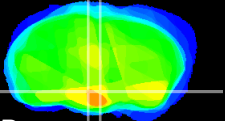

Coronal

Sagittal-R

Sagittal-L

ViBrism: CX15302
Horizontal

DM