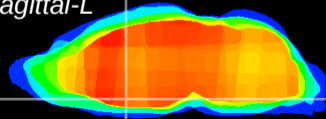

Coronal

Sagittal-R

Sagittal-L

ViBrism: CX15313
Horizontal

MPA