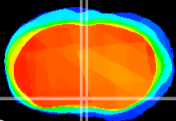

Coronal

Sagittal-R

Sagittal-L

ViBrism: CX15313
Horizontal

MPA