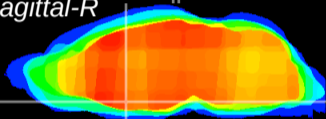

Coronal

Sagittal-R

Sagittal-L

ViBrism: CX15313
Horizontal

MPA