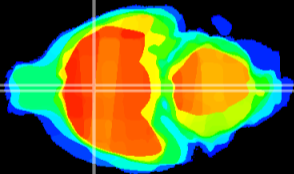

Coronal

Sagittal-R

Sagittal-L

ViBrism: CX15313
Horizontal

MPA