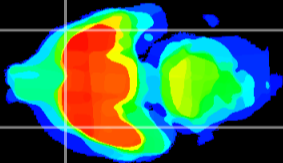

Coronal

Sagittal-R

Sagittal-L

ViBriSM: CX15325
Horizontal

Pir