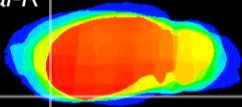

Coronal

Sagittal-R

Sagittal-L

ViBriSM: CX15325
Horizontal

Pir