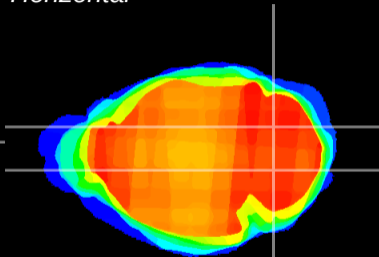

Coronal

Sagittal-R

Sagittal-L

ViBrism: CX15471  
Horizontal

Cb nucleus