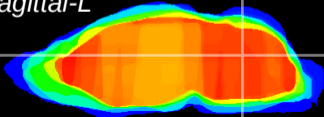

Coronal

Sagittal-R

Sagittal-L

ViBrism: CX15471  
Horizontal

Cb nucleus