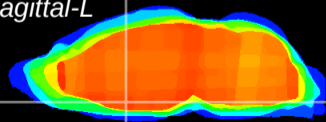

Coronal

Sagittal-R

Sagittal-L

ViBrism: CX15681
Horizontal

MPA