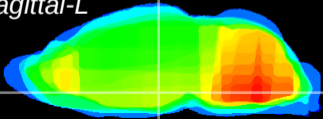

Coronal

Sagittal-R

Sagittal-L

ViBrism: CX15689
Horizontal

DM