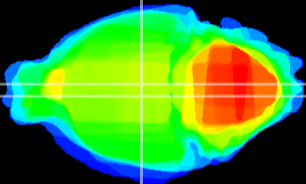

Coronal

Sagittal-R

Sagittal-L

ViBrism: CX15689
Horizontal

DM