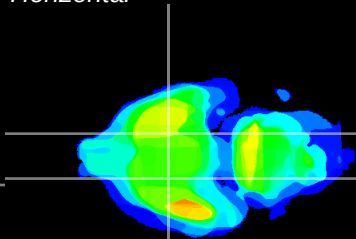

Coronal

Sagittal-R

Sagittal-L

ViBrism: CX15779
Horizontal

S0