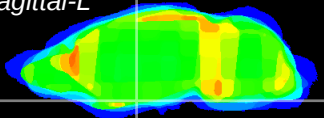

Coronal

Sagittal-R

Sagittal-L

ViBrism: CX15779
Horizontal

S0