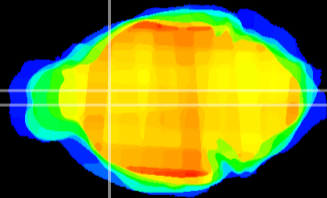

Coronal

Sagittal-R

Sagittal-L

ViBriSM: CX15830
Horizontal

LS