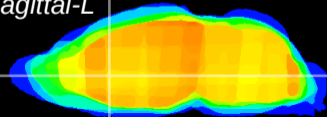

Coronal

Sagittal-R

Sagittal-L

ViBriSM: CX15830
Horizontal

LS