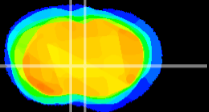

Coronal

Sagittal-R

Sagittal-L

ViBriSM: CX15830
Horizontal

LS