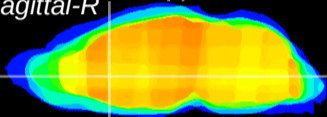

Coronal

Sagittal-R

Sagittal-L

ViBriSM: CX15830
Horizontal

LS