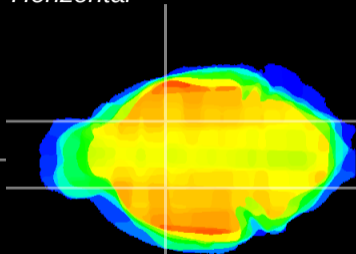

Coronal

Sagittal-R

Sagittal-L

ViBrism: CX15851
Horizontal

GP