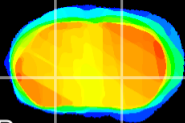

Coronal

Sagittal-R

Sagittal-L

ViBrism: CX15851
Horizontal

GP