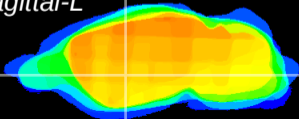

Coronal

Sagittal-R

Sagittal-L

ViBrism: CX15851
Horizontal

GP