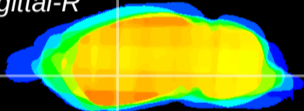

Coronal

Sagittal-R

Sagittal-L

ViBrism: CX15851
Horizontal

GP