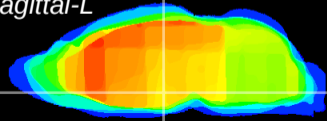

Coronal

Sagittal-R

Sagittal-L

ViBrism: CX15920
Horizontal

DM