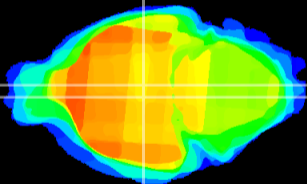

Coronal

Sagittal-R

Sagittal-L

ViBrism: CX15920
Horizontal

DM