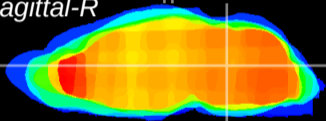

Coronal

Sagittal-R

Sagittal-L

ViBrism: CX16058
Horizontal

Tg