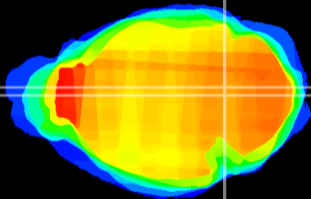

Coronal

Sagittal-R

Sagittal-L

ViBrism: CX16058
Horizontal

Tg