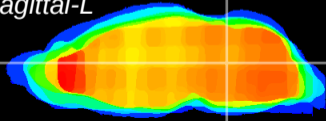

Coronal

Sagittal-R

Sagittal-L

ViBrism: CX16058
Horizontal

Tg